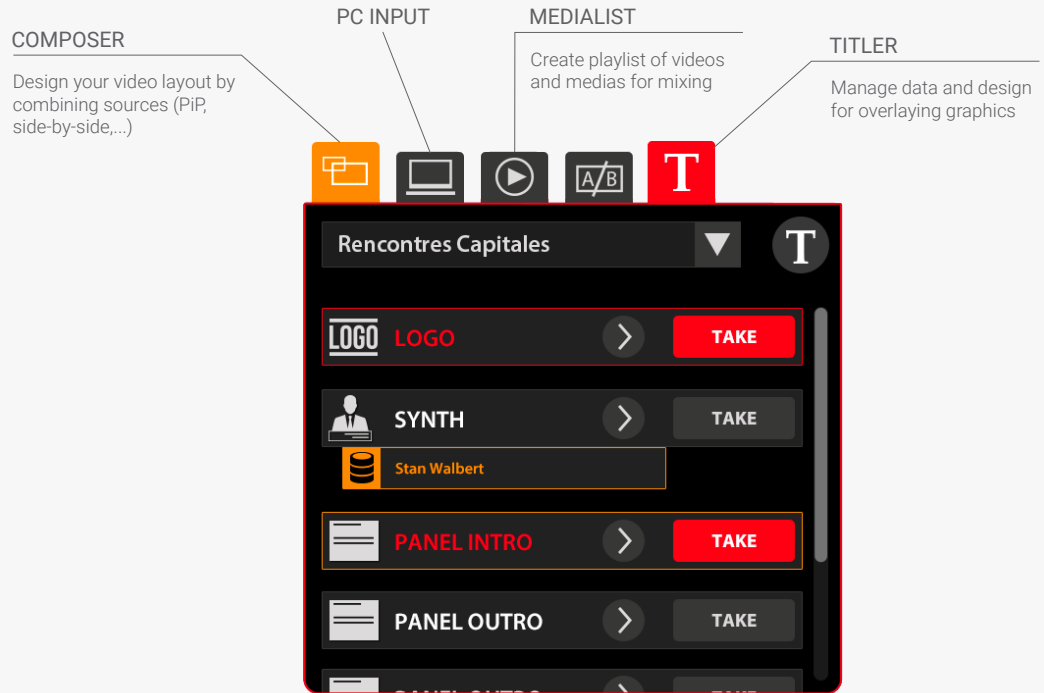

MULTIVIEW LAYOUT

Visualize all action and data at a glance.
Change your layout and angles dynamically.

DEBRIEFING THROUGH TAGS

The tags are used as chapters for playback in debriefing mode.

MULTICAM INSITU is integrated with major simulation systems:

ALL-IN-ONE VIDEO SWITCHER

STUDIO

AUDIO MIXING CONSOLE

MULTICAM STUDIO is used by just **one operator** managing all the live video production, with minimum of video knowledge.

CAMERAS CONTROL

Use presets to save/recall camera positions. Adjust precisely with the joystick.