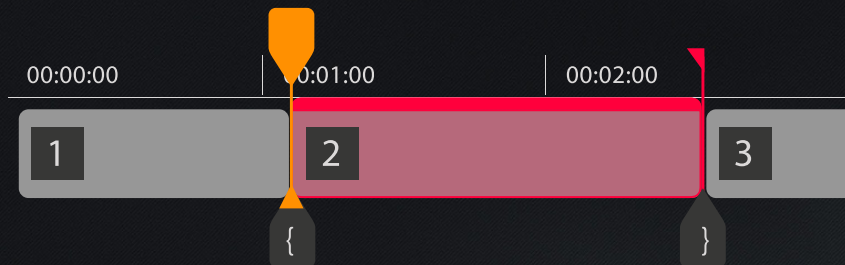

SOURCE ☐ BEST OF ☒

EDITOR

PREPARE EXTRACTS AND BEST-OF

With our built-in module EDITOR, easily create video extracts and generate automatically a Best-Of with all the extracts.

PUBLISHER

PODCASTING AUTOMATED WORKFLOW

With our built-in module PUBLISHER, create your custom workflow by choosing processing tasks and link to your automated solution.

CARDIO_20160614_1733.mp4

- RENAME ✓
- MP4 H.264 ENCODE ✓
- FTP UPLOAD ✓
- MAIL ✓

No need for an external editing or encoding solution, it is included !

Integration of major video platform :