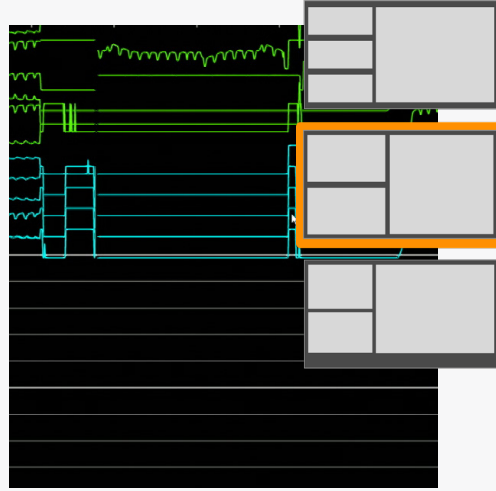

STUDIO

MULTICAM CONF is integrated with major audio-conferencing systems:

MEDICAL TRAINING INSTANT DEBRIEFING

IN SITU

SIMULATION TRAINING DEVICE

MULTICAM INSITU
records all angles and
sources. Tag actions and
playback for debriefing.

MULTIVIEW LAYOUT

Visualize all action and data at a glance.
Change your layout and angles dynamically.

DEBRIEFING THROUGH TAGS

The tags are used as chapters for playback in debriefing mode.

MULTICAM INSITU is integrated with major simulation systems: