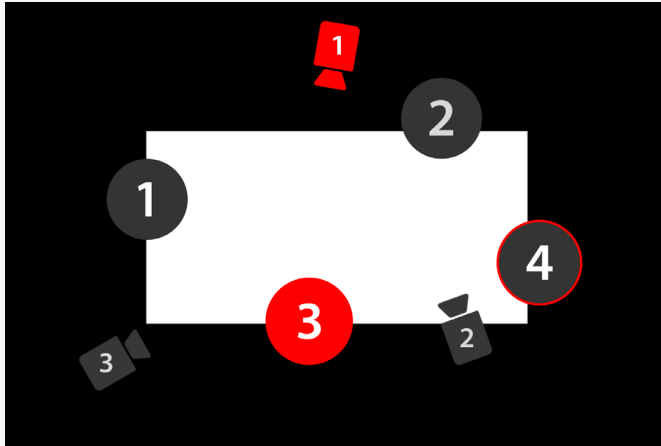

AerOn^{STUDIO}

AUTO / SEMI-AUTO / MANUAL

- Auto: Fully automated driven by audio tracking
- Semi-Auto: Click on microphone and AI manages its cameras and presets for you
- Manual: This is STUDIO extra licence!