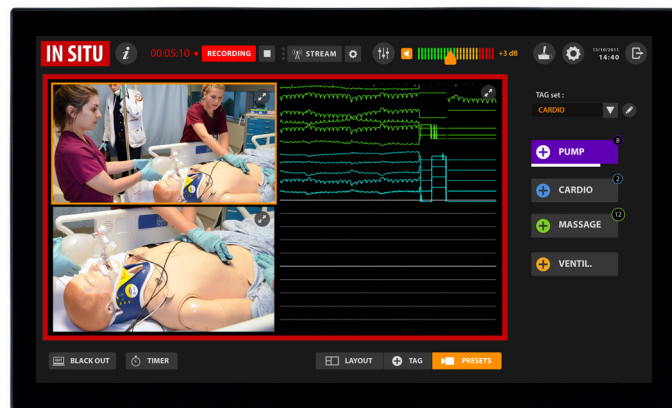

GRAPHICS & AUTO-TITLING

Enrich your video content with graphics. Speakers are automatically titled.

AUTO-FRAMING

The system detects the subject and adjusts the framing in real-time.

You can switch to **manual mode** and take full control of your live production with

STUDIO

MULTICAM CONF is integrated with major audio-conferencing systems:

MEDICAL TRAINING INSTANT DEBRIEFING

IN SITU

SIMULATION TRAINING DEVICE

MULTICAM INSITU
records all angles and
sources. Tag actions and
playback for debriefing.

MULTIVIEW LAYOUT

Visualize all action and data at a glance.
Change your layout and angles dynamically.

DEBRIEFING THROUGH TAGS

The tags are used as chapters for playback in debriefing mode.

MULTICAM INSITU is integrated with major simulation systems: