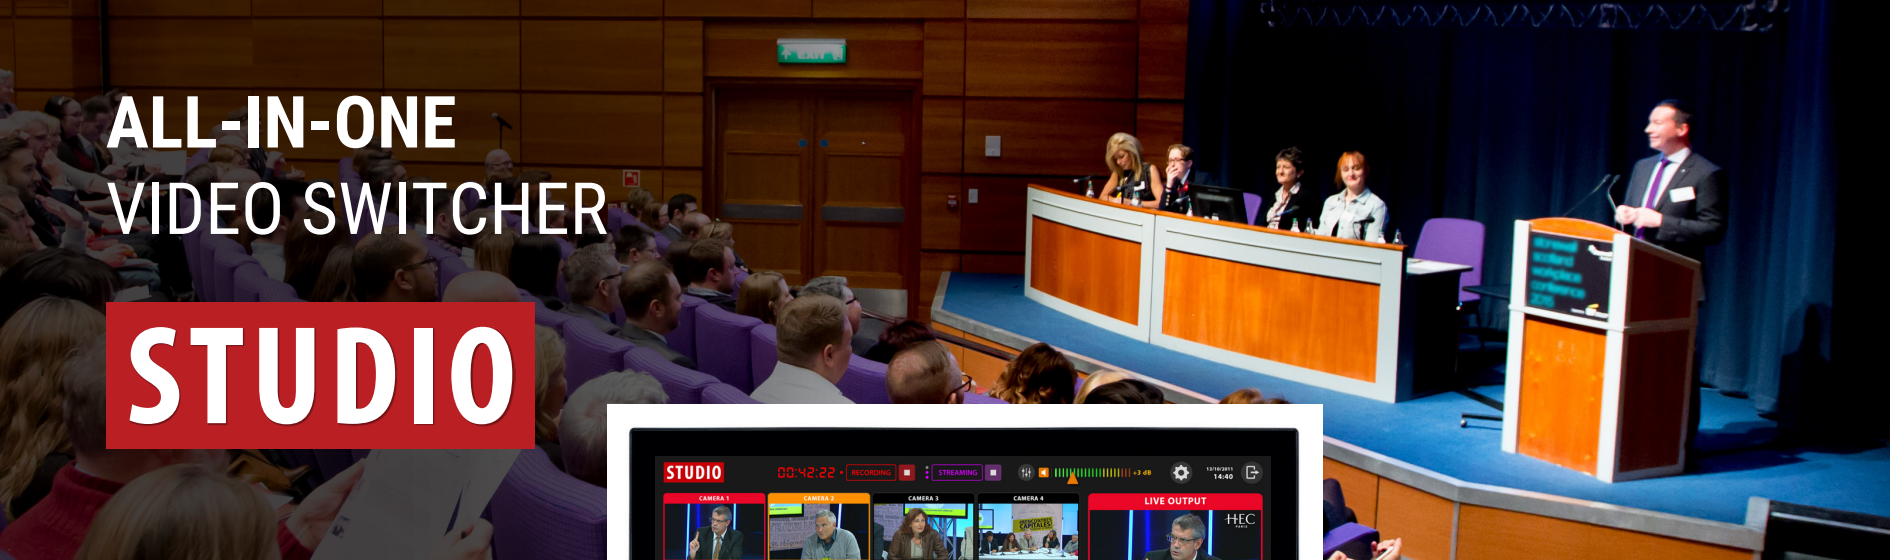

ALL-IN-ONE VIDEO SWITCHER

STUDIO

AUDIO MIXING CONSOLE