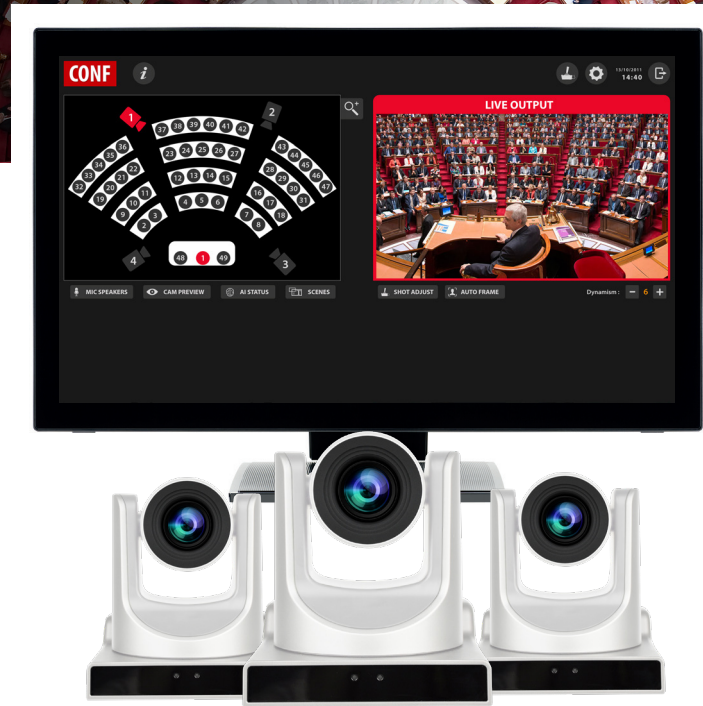

CONF

AUDIO CONFERENCING SYSTEM

MULTICAM CONF drives the full video broadcasting by using information from **audio conferencing microphones**.

ARTIFICIAL INTELLIGENCE

Artificial Intelligence chooses the best camera preset according to the direction the speaker's voice is focused. It then switches in a natural way.